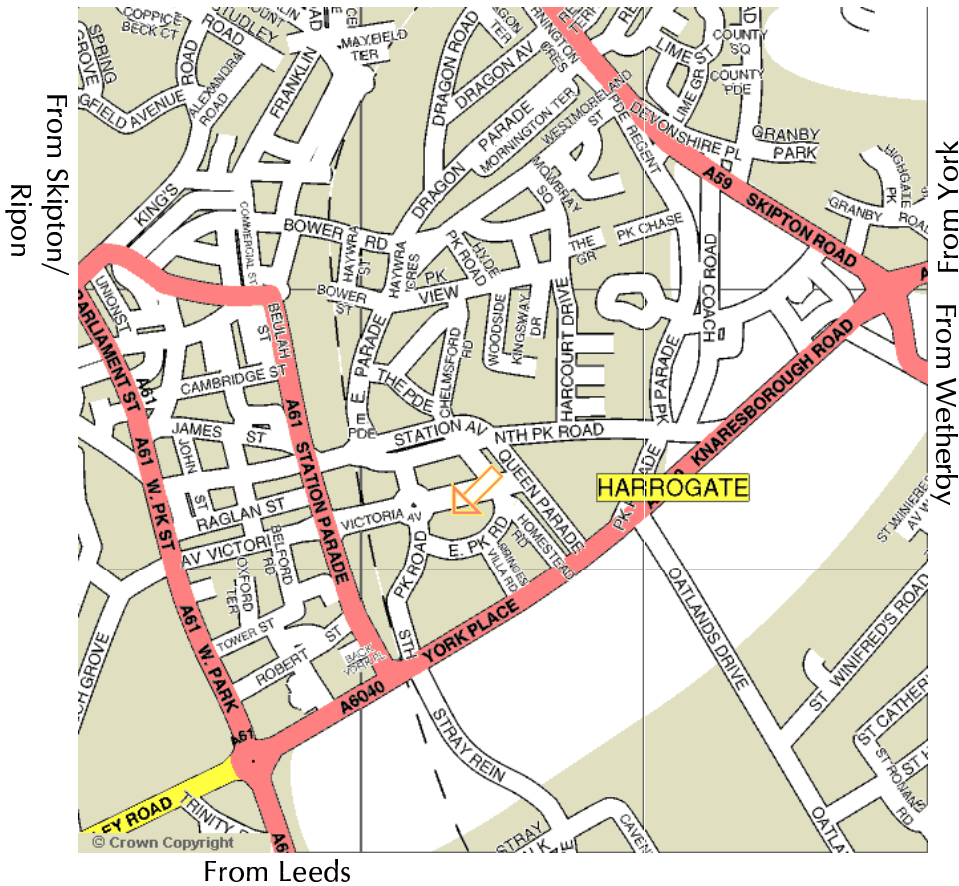

### How to find us

Approaching from Leeds, you will enter the map at the bottom left square on the A61; approaching from York, Wetherby or Knaresborough, you will enter the map at the upper right on the A6040. In either case, take the A61 (West Park); turn right onto Victoria Avenue; go straight across Station Parade at the traffic lights and we are on the next roundabout (see arrow on map).

Approaching from Skipton (A59) or Ripon (A61), proceed along the A61 until you come to the traffic lights at the bottom of Parliament Street (just off the map on the border of the upper and middle left squares). Instead of proceeding along Parliament Street (which is one way) you must turn left and then immediately right, following the road round onto Station Parade. At the second set of traffic lights after you have passed the railway station, turn left onto Victoria Avenue and we are on the next roundabout (see arrow on map).

### **Parking**

South Park Road, Queens Parade, East Park Road and some of the smaller back roads are disk parking zones where you can park for 2-3 hours free (if you do not have a Harrogate parking disk, leave a note on your dash board of your arrival time).

Our section of Victoria Avenue and parts of North Park Road are unrestricted but you will be very lucky to find a place between about 8:00 a.m. and 4:30 p.m.

Other areas are machine controlled pay and display parking, costing about 20p per quarter hour.